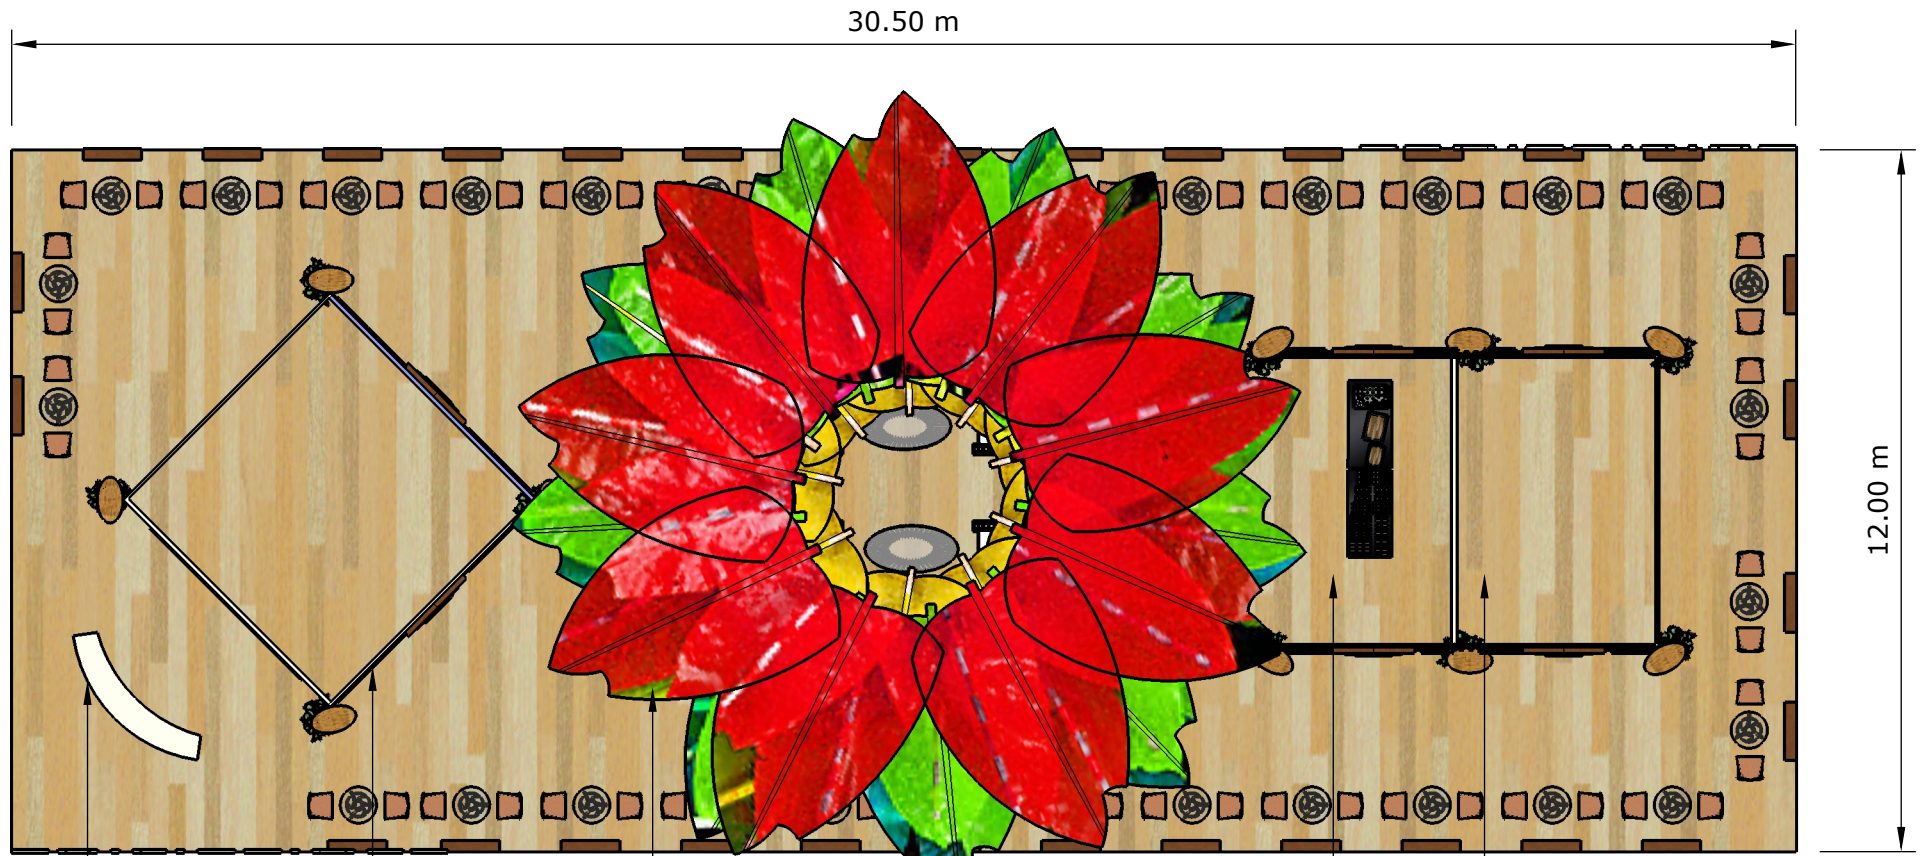

PHILIPPINE PAVILION

PERSPECTIVE VIEW

PEG ONLY

BACK

• Info Counter

• Storage Room
(5m x 5m)

• PAHIYAS FLOWER (HEADER) / VIP AREA

- 5m x 3.5m
- 3 layered flower (red, green & yellow)
- plastic made

• Pantry

• Storage

FRONT

Exhibitors: 32 (approx)

FLOOR PLAN (30.50m x 12.00m)

PEG ONLY

FRONT VIEW

PEG ONLY

PEG ONLY

SAMPLE OF LUCBAN'S PAHIYAS (KIPING)

SAMPLE OF CAPIZ (Pahiyas using capiz)

SAMPLE OF ABACA

(Pahiyas using abaca)

Exhibitor Name Stand

- 1m(L) x 20?(W) x 1m(H)
- Similar to this design
- With storage for brochures only

Exhibitor's Meeting Area

- Similar to this design
- Wooden glass table

PEG ONLY