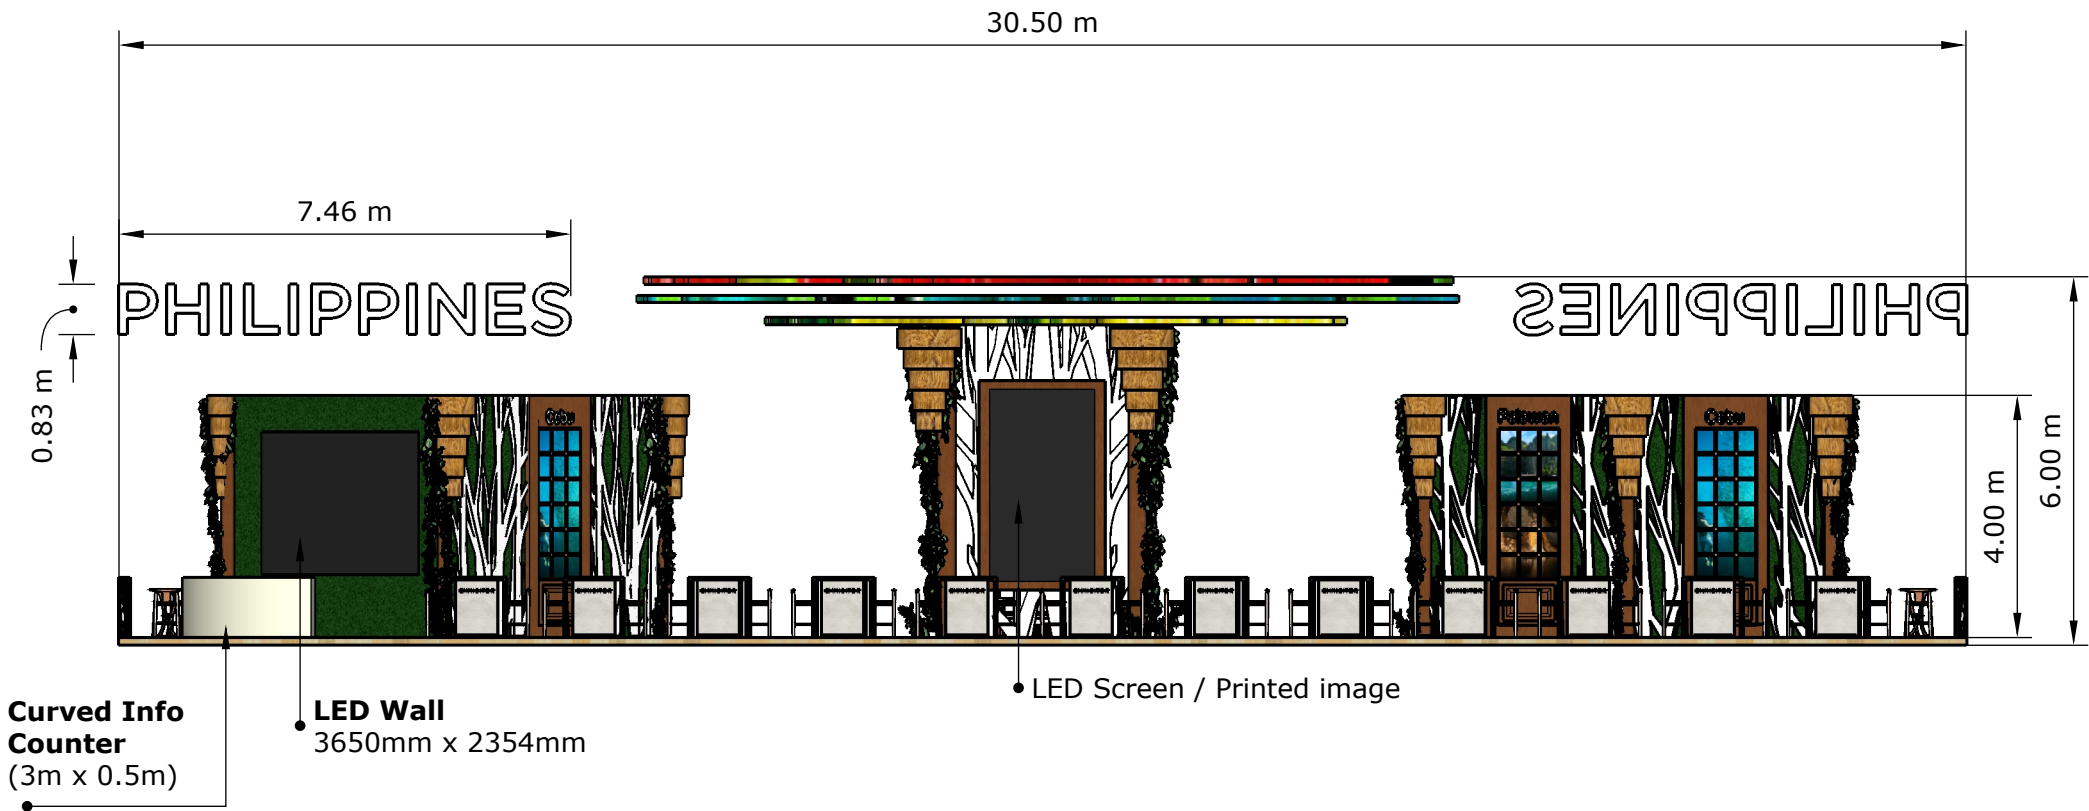

PHILIPPINE PAVILION

PERSPECTIVE VIEW

PEG ONLY

BACK

• Info Counter

• Storage Room
(5m x 5m)

• PAHIYAS FLOWER (HEADER) / VIP AREA

- 5m x 3.5m
- 3 layered flower (red, green & yellow)
- plastic made

• Pantry

• Storage

FRONT

Exhibitors: 32 (approx)

FLOOR PLAN (30.50m x 12.00m)

PEG ONLY

FRONT VIEW

PEG ONLY

PEG ONLY

SAMPLE OF LUCBAN'S PAHIYAS (KIPING)

SAMPLE OF CAPIZ (Pahiyas using capiz)

SAMPLE OF ABACA

(Pahiyas using abaca)

Exhibitor Name Stand

- 1m(L) x 20?(W) x 1m(H)
- Similar to this design
- With storage for brochures only